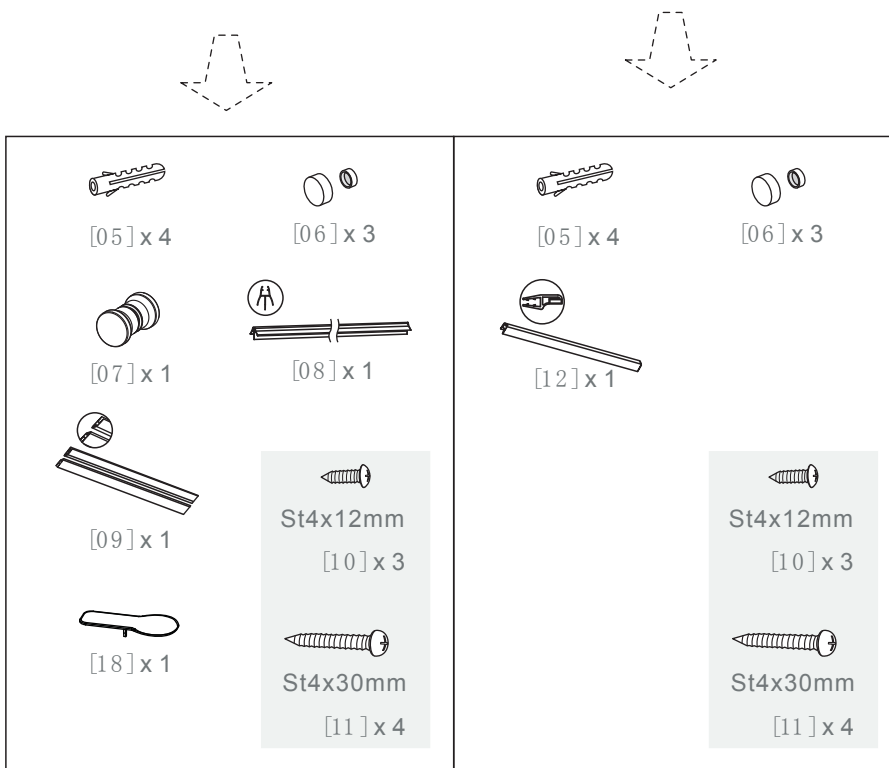

Du wirst brauchen(DE) /Tu auras besoin de(F)/Avrai bisogno(I)/ Je zal nodig hebben(NL)/
Du kommer behöva(S)/Budete potřebovat(CZ)Budete potrebovat(SK)/Vei avea nevoie(RO)

Werkzeuge nicht zur Verfügung(DE) /Outils pas fourni(F)/Strumenti non fornito(I)/ Gereedschappen niet verstrekt(NL)/
Verktug inte tillhandahålls(S)/Nástroje nejsou poskytovány(CZ)Nástroje nie sú poskytované(SK)/Instrumente care nu sunt prevăzute(RO)

1-Helfer für einige Aufgaben(DE) /1 aide pour certaines tâches(F)/1 assistente per alcuni compiti(I)/ 1 helper voor sommige taken(NL)/
1 hjälpreda för vissa uppgifter(S)/1 pomocník pro některé úkoly(CZ)1 pomocník pre niektoré úlohy(SK)/1 ajutor pentru unele sarcini(RO)